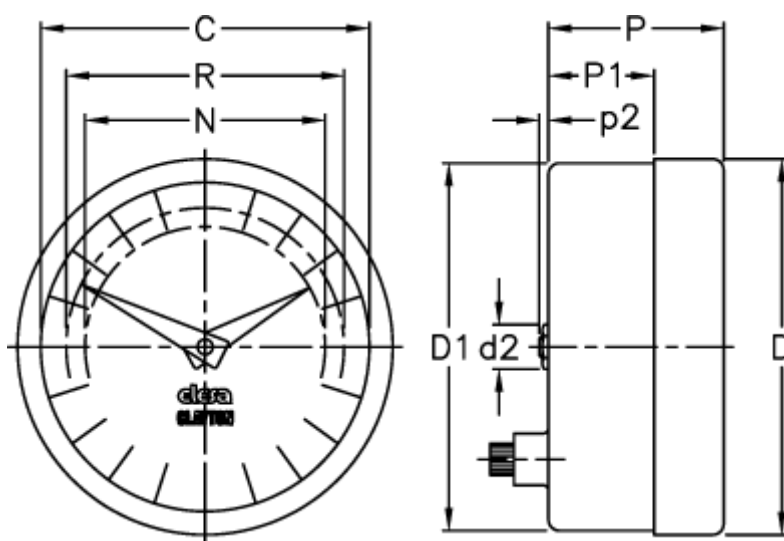

Article number: 2307025201

Description: E+G Positive drive indicator  
PA05-0010-D

## Measures

C = 102

R = 89

D = 112.7

D1 = 111.0

d2 = 8

N = 76

P = 32

P1 = 18.8

p2 = 1.0